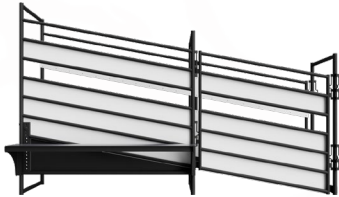

Dark Grey

Wrangler Series - Loading Chute

Manufacturer #	Description	MSRP
<i>W90004032-Dark Grey</i>	<i>Wrangler 500 Loading Chute</i>	<i>$9,906.66</i>