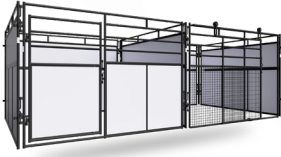

EQUINE SERIES

Dark Grey

Equine Series - Horse Stalls			
Manufacturer #	Description	Length (ft)	MSRP
<i>W90003269-Dark Grey</i>	<i>Horse Stall Front Hinge 10'x7'</i>	<i>10</i>	<i>$1,040.19</i>
<i>W90005780-Dark Grey</i>	<i>Horse Stall Front Hinge 10'x7' MSH-L</i>	<i>10</i>	<i>$1,161.31</i>
<i>W90005784-Dark Grey</i>	<i>Horse Stall Front Hinge 10'x7' MSH-R</i>	<i>10</i>	<i>$1,393.62</i>
<i>W90003266-Dark Grey</i>	<i>Horse Stall Front Hinge 12'x7'</i>	<i>12</i>	<i>$1,317.95</i>
<i>W90005783-Dark Grey</i>	<i>Horse Stall Front Hinge 12'x7' MSH-L</i>	<i>12</i>	<i>$1,726.93</i>
<i>W90005785-Dark Grey</i>	<i>Horse Stall Front Hinge 12'x7' MSH-R</i>	<i>12</i>	<i>$1,726.93</i>

Manufacturer #	Description	Length (ft)	MSRP
<i>W90003270-Dark Grey</i>	<i>Horse Stall Front Roll Left 10'x7'</i>	<i>10</i>	<i>$1,526.82</i>
<i>W90005548-Dark Grey</i>	<i>Horse Stall Front Roll Right 10'x7'</i>	<i>10</i>	<i>$1,526.82</i>
<i>W90005781-Dark Grey</i>	<i>Horse Stall Front Roll 10'x7' MSH-L</i>	<i>10</i>	<i>$1,510.14</i>
<i>W90007004-Dark Grey</i>	<i>Horse Stall Front Roll 10'x7' MSH-R</i>	<i>10</i>	<i>$1,510.14</i>
<i>W90003267-Dark Grey</i>	<i>Horse Stall Front Roll Left 12'x7'</i>	<i>12</i>	<i>$1,733.68</i>
<i>W90005547-Dark Grey</i>	<i>Horse Stall Front Roll Right 12'x7'</i>	<i>12</i>	<i>$1,733.68</i>
<i>W90005782-Dark Grey</i>	<i>Horse Stall Front Roll 12'x7' MSH-L</i>	<i>12</i>	<i>$1,716.42</i>
<i>W90007005-Dark Grey</i>	<i>Horse Stall Front Roll 12'x7' MSH-R</i>	<i>12</i>	<i>$1,716.42</i>

Manufacturer #	Description	Length (ft)	MSRP
<i>W90003271-Dark Grey</i>	<i>Horse Stall Divider 10'x7' Solid</i>	<i>10</i>	<i>$1,106.93</i>
<i>W90003268-Dark Grey</i>	<i>Horse Stall Divider 12'x7' Solid</i>	<i>12</i>	<i>$1,290.77</i>

Manufacturer #	Description	Height (in)	MSRP
<i>W90003276-Dark Grey</i>	<i>Horse Stall Post 7' 3-Way</i>	<i>84</i>	<i>$71.06</i>
<i>W90003273-Dark Grey</i>	<i>Horse Stall Wall Bracket Male</i>	<i>70</i>	<i>$85.16</i>
<i>W90003272-Dark Grey</i>	<i>Horse Stall Wall Bracket Female</i>	<i>58.5</i>	<i>$77.68</i>