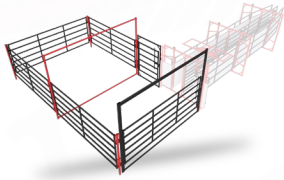

Wrangler Series - Bud Box Kit

Manufacturer #	Description	MSRP	
W90005520-Dark Grey	Wrangler 500 Bud Box 12'x24' Kit-S	$4,417.63	
Manufacturer #	Kit Component	Quantity	MSRP
W90003171-Dark Grey	Corral 504 Panel	1	$202.54
W90003175-Dark Grey	Corral 512 Panel	4	$376.02
W90003179-Dark Grey	Corral 505 Gate In Frame 7' HBL	1	$522.18
W90003204-Dark Grey	Corral 512 High Pole Gate 9'6" HBL	1	$1,073.56
W90003189-Red	Corral 500 Post 2-Way Male	2	$93.94
W90003190-Red	Corral 500 Post 3-Way Male	2	$112.78
W90003191-Red	Corral 500 Post 4-Way Male	2	$133.64
W90003413-Red	Corral 500 Spreader Post 9'6" 2-Way Male	2	$123.29
W90003134-Red	Corral Spreader Bar 12'	2	$93.94

Manufacturer #	Description	MSRP	
W90005521-Dark Grey	Wrangler 500 Bud Box 12'x24' Kit-D	$4,121.01	
Manufacturer #	Kit Component	Quantity	MSRP
W90003175-Dark Grey	Corral 512 Panel	4	$376.02
W90003179-Dark Grey	Corral 505 Gate In Frame 7' HBL	1	$522.18
W90003204-Dark Grey	Corral 512 High Pole Gate 9'6" HBL	1	$1,073.56
W90003189-Red	Corral 500 Post 2-Way Male	1	$93.94
W90003190-Red	Corral 500 Post 3-Way Male	2	$112.78
W90003191-Red	Corral 500 Post 4-Way Male	2	$133.64
W90003413-Red	Corral 500 Spreader Post 9'6" 2-Way Male	2	$123.29
W90003134-Red	Corral Spreader Bar 12'	2	$93.94

Manufacturer #	Description	MSRP
W90005524-Dark Grey	Wrangler 500 Bud Box 14'x24' Kit-S	$4,614.00
W90005525-Dark Grey	Wrangler 500 Bud Box 14'x24' Kit-D	$4,411.30