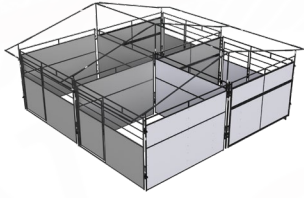

Dark Grey

Equine Series - Horse Stall Roof		
Manufacturer #	Description	MSRP
<i>W90003261-Dark Grey</i>	<i>Horse Stall Roof Corner Left</i>	$83.43
<i>W90003257-Dark Grey</i>	<i>Horse Stall Roof Corner Right</i>	$83.43
<i>W90003264-Dark Grey</i>	<i>Horse Stall Roof Side</i>	$83.43
<i>W90003263-Dark Grey</i>	<i>Horse Stall Roof Peak Centre</i>	$115.08
<i>W90003262-Dark Grey</i>	<i>Horse Stall Roof Peak End</i>	$107.89

Manufacturer #	Description	Length (ft)	MSRP
<i>W90003265-Dark Grey</i>	<i>Horse Stall Roof Cross Rail 10'</i>	10	$93.85
<i>W90003260-Dark Grey</i>	<i>Horse Stall Roof Cross Rail 12'</i>	12	$97.27
<i>W90003259-Dark Grey</i>	<i>Horse Stall Tarp Side Rail 10'x2"</i>	10	$83.43
<i>W90003248-Dark Grey</i>	<i>Horse Stall Tarp Side Rail 12'x2"</i>	12	$112.20
<i>W90003245-Dark Grey</i>	<i>Horse Stall Tarp End Rail 5'x1-1/2"</i>	5	$38.84
<i>W90003242-Dark Grey</i>	<i>Horse Stall Tarp End Rail 6'x1-1/2"</i>	6	$40.28
<i>W90003258-Dark Grey</i>	<i>Horse Stall Tarp End Rail 10'x1-1/2"</i>	10	$47.47
<i>W90003249-Dark Grey</i>	<i>Horse Stall Tarp End Rail 12'x1-1/2"</i>	12	$94.94