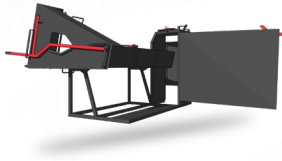

Dark Grey & *Red*

Red

Wrangler Series - Calf Tipping Tables

Manufacturer #	Description	MSRP
<i>W90003951-Dark Grey</i>	<i>Wrangler Calf Tipping Table Right</i>	<i>$5,474.51</i>
<i>W90003950-Dark Grey</i>	<i>Wrangler Calf Tipping Table Left</i>	<i>$5,474.51</i>