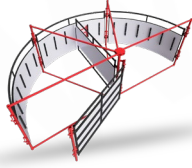

Wrangler Series - Crowd Tub Assembly			
Manufacturer #	Description	MSRP	
W90003609-Dark Grey	Wrangler 500 Crowd Tub 2-Section	$5,455.66	
Manufacturer #	Assembly Component	Quantity	MSRP
W90003622-Dark Grey	Wrangler 508 Tub Panel	1	$672.51
W90003624-Dark Grey	Wrangler 500 Tub Curve Panel 10'	2	$1,065.22
W90003619-Dark Grey	Wrangler 510 Tub Swing Gate	1	$981.63
W90003621-Red	Wrangler 500 Tub Post Centre	1	$524.19
W90003620-Red	Wrangler 500 Tub Post Perimeter	3	$158.81
W90003189-Red	Corral 500 Post 2-Way Male	1	$93.94
W90003623-Red	Wrangler Tub Spreader Bar 10'	6	$96.09

Manufacturer #	Description	MSRP
W90003640-Dark Grey	Wrangler 500 Crowd Tub 3-Section	$6,871.87
W90003612-Dark Grey	Wrangler 500 Crowd Tub 9'6" 3-Section	$7,170.50

Wrangler Series - Crowd Tub Components			
Manufacturer #	Description	Length (ft)	MSRP
W90003622-Dark Grey	Wrangler 508 Tub Panel	8	$672.51
W90003624-Dark Grey	Wrangler 500 Tub Curve Panel 10'	10	$1,065.22
W90003619-Dark Grey	Wrangler 510 Tub Swing Gate	10	$981.63
W90005182-Red	Wrangler Crowd Tub Swing Latch		$152.48
W90003621-Red	Wrangler 500 Tub Post Centre		$524.19
W90003611-Red	Wrangler 500 Tub Post Centre 9'6"		$739.39
W90003620-Red	Wrangler 500 Tub Post Perimeter		$158.81
W90003610-Red	Wrangler 500 Tub Post Perimeter 9'6"		$179.68
W90003623-Red	Wrangler Tub Spreader Bar 10'		$96.09
W90005601-Red	Wrangler Tub Post Perimeter Pad		$58.98
W90005602-Red	Wrangler Tub Post Centre Anchor		$37.40