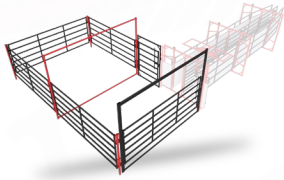

Dark Grey

Wrangler Series - Bud Box Kit			
Manufacturer #	Description		MSRP
W90005520-Dark Grey	Wrangler 500 Bud Box 12'x24' Kit-S		$3,622.43
Manufacturer #	Kit Component	Quantity	MSRP
W90003171-Dark Grey	Corral 504 Panel	1	$166.15
W90003175-Dark Grey	Corral 512 Panel	4	$308.28
W90003179-Dark Grey	Corral 505 Gate In Frame 7' HBL	1	$428.25
W90003204-Dark Grey	Corral 512 High Pole Gate 9'6" HBL	1	$880.36
W90003189-Red	Corral 500 Post 2-Way Male	2	$77.10
W90003190-Red	Corral 500 Post 3-Way Male	2	$92.50
W90003191-Red	Corral 500 Post 4-Way Male	2	$109.61
W90003413-Red	Corral 500 Spreader Post 9'6" 2-Way Male	2	$100.98
W90003134-Red	Corral Spreader Bar 12'	2	$77.10

Manufacturer #	Description		MSRP
W90005521-Dark Grey	Wrangler 500 Bud Box 12'x24' Kit-D		$3,379.19
Manufacturer #	Kit Component	Quantity	MSRP
W90003175-Dark Grey	Corral 512 Panel	4	$308.28
W90003179-Dark Grey	Corral 505 Gate In Frame 7' HBL	1	$428.25
W90003204-Dark Grey	Corral 512 High Pole Gate 9'6" HBL	1	$880.36
W90003189-Red	Corral 500 Post 2-Way Male	1	$77.10
W90003190-Red	Corral 500 Post 3-Way Male	2	$92.50
W90003191-Red	Corral 500 Post 4-Way Male	2	$109.61
W90003413-Red	Corral 500 Spreader Post 9'6" 2-Way Male	2	$100.98
W90003134-Red	Corral Spreader Bar 12'	2	$77.10

Manufacturer #	Description	MSRP
W90005524-Dark Grey	Wrangler 500 Bud Box 14'x24' Kit-S	$3,783.41
W90005525-Dark Grey	Wrangler 500 Bud Box 14'x24' Kit-D	$3,617.25