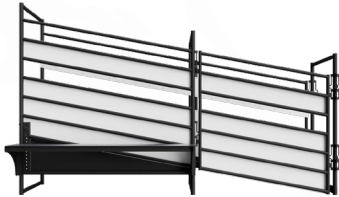

Dark Grey

Wrangler Series - Loading Chute

Wrangler Series - Loading Chute		
Manufacturer #	Description	MSRP
<i>W90004032-Dark Grey</i>	<i>Wrangler 500 Loading Chute</i>	<i>$8,123.50</i>