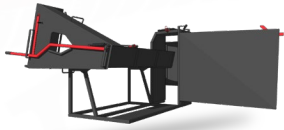

Dark Grey

Wrangler Series - Calf Tipping Tables

Wrangler Series - Calf Tipping Tables		
Manufacturer #	Description	MSRP
<i>W90003951-Dark Grey</i>	<i>Wrangler Calf Tipping Table Right</i>	<i>$4,489.13</i>
<i>W90003950-Dark Grey</i>	<i>Wrangler Calf Tipping Table Left</i>	<i>$4,489.13</i>