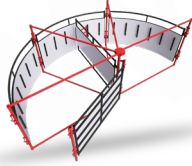

Dark Grey

Wrangler Series - Crowd Tub Assembly			
Manufacturer #	Description		MSRP
W90003609-Dark Grey	Wrangler 500 Crowd Tub 2-Section		$4,473.74
Manufacturer #	Assembly Component	Quantity	MSRP
W90003622-Dark Grey	Wrangler 508 Tub Panel	1	$551.52
W90003624-Dark Grey	Wrangler 500 Tub Curve Panel 10'	2	$873.46
W90003619-Dark Grey	Wrangler 510 Tub Swing Gate	1	$804.98
W90003621-Red	Wrangler 500 Tub Post Centre	1	$429.82
W90003620-Red	Wrangler 500 Tub Post Perimeter	3	$130.19
W90003189-Red	Corral 500 Post 2-Way Male	1	$77.10
W90003623-Red	Wrangler Tub Spreader Bar 10'	6	$78.83

Manufacturer #	Description	MSRP
W90003640-Dark Grey	Wrangler 500 Crowd Tub 3-Section	$5,634.89
W90003612-Dark Grey	Wrangler 500 Crowd Tub 9'6" 3-Section	$5,879.88

Wrangler Series - Crowd Tub Components			
Manufacturer #	Description	Length (ft)	MSRP
W90003622-Dark Grey	Wrangler 508 Tub Panel	8	$551.52
W90003624-Dark Grey	Wrangler 500 Tub Curve Panel 10'	10	$873.46
W90003619-Dark Grey	Wrangler 510 Tub Swing Gate	10	$804.98
W90005182-Red	Wrangler Crowd Tub Swing Latch		$125.04
W90003621-Red	Wrangler 500 Tub Post Centre		$429.82
W90003611-Red	Wrangler 500 Tub Post Centre 9'6"		$606.33
W90003620-Red	Wrangler 500 Tub Post Perimeter		$130.19
W90003610-Red	Wrangler 500 Tub Post Perimeter 9'6"		$147.30
W90003623-Red	Wrangler Tub Spreader Bar 10'		$78.83
W90005601-Red	Wrangler Tub Post Perimeter Pad		$48.33
W90005602-Red	Wrangler Tub Post Centre Anchor		$30.67